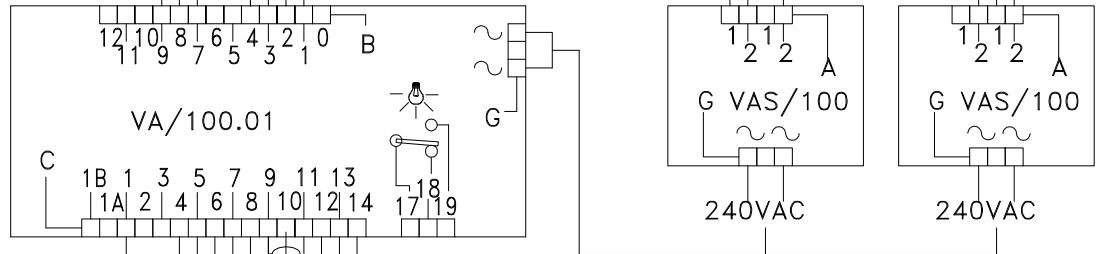

NOTE:
ENSURE DIP SWITCH 3 'ON'
ON THIS MONITOR ONLY.

NOTE: CABLE EQUIVALENTS

VCM/130 = RG59 COAX + 4 CORES @ 1.0MMSQ + 8 CORES @ 0.5MMSQ
 VCM/60 = RG59 COAX + 2 CORES @ 1.0MMSQ + 3 CORES @ 0.5MMSQ

BPT (UK) LTD. HERTS. ENGLAND	PREPARED FOR INSTALLER INFORMATION	DATE: 06/01/05	DRAWN:RC
		REVISED:	
DRAWING TITLE:	2 X 1 BUTTON TARGHA VIDEO ENTRY PANELS & 2 VM/100 MONITORS		DRAWING No: A-1T2V2L