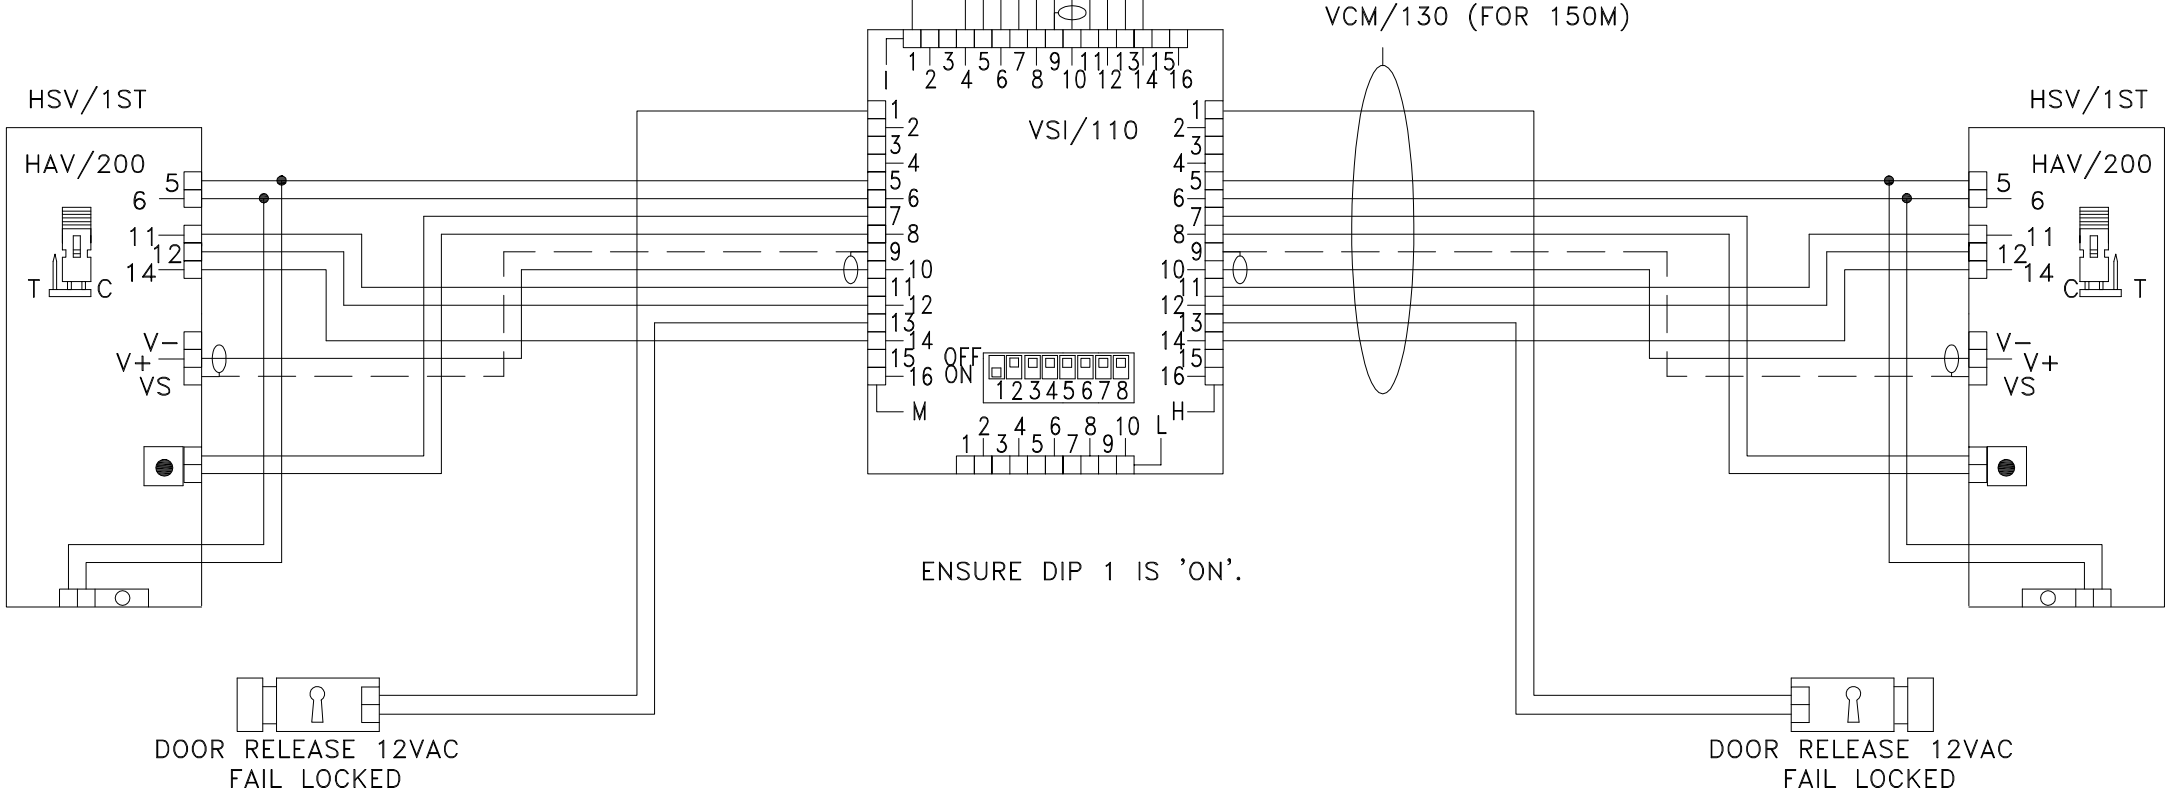

NOTE:
ENSURE DIP SWITCH 3 'ON'
ON THIS MONITOR ONLY.

NOTE: CABLE EQUIVALENTS

VCM/130 = RG59 COAX + 4 CORES @ 1.0MMSQ + 8 CORES @ 0.5MMSQ
 VCM/60 = RG59 COAX + 2 CORES @ 1.0MMSQ + 3 CORES @ 0.5MMSQ

BPT (UK) LTD. HERTS. ENGLAND	PREPARED FOR INSTALLER INFORMATION	DATE: 06/01/05	DRAWN:RC
		REVISED:	
DRAWING TITLE:	2 X 1 BUTTON TARGHA VIDEO ENTRY PANELS & 2 VM/100 MONITORS		DRAWING No: A-1T2V2L