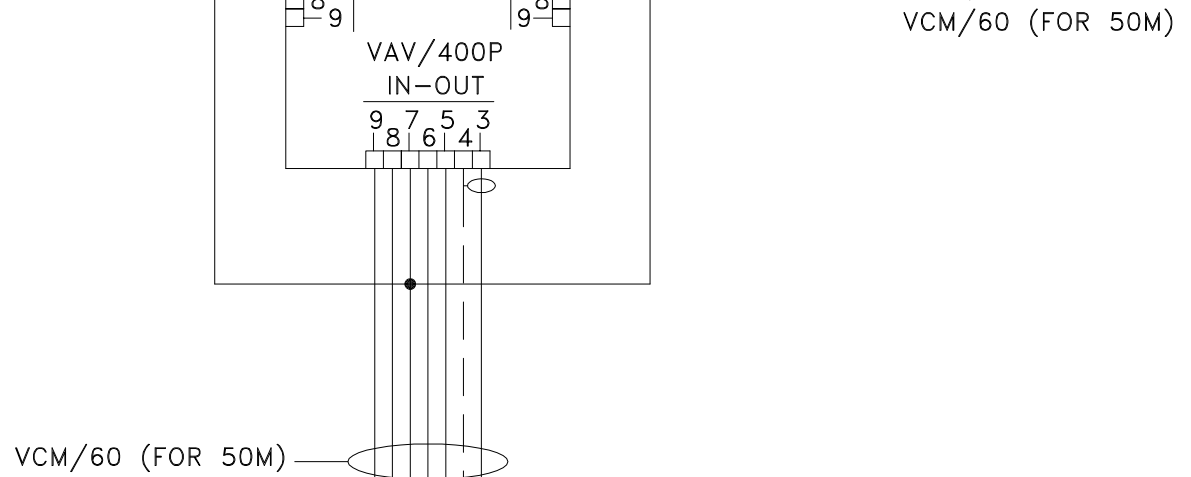

NOTE:
ENSURE DIP SWITCH 3 'ON'
ON THIS MONITOR ONLY.

NOTE: CABLE EQUIVALENTS

VCM/130 = RG59 COAX + 4 CORES @ 1.0MMSQ + 8 CORES @ 0.5MMSQ
 VCM/60 = RG59 COAX + 2 CORES @ 1.0MMSQ + 3 CORES @ 0.5MMSQ

BPT (UK) LTD. HERTS. ENGLAND	PREPARED FOR INSTALLER INFORMATION	DATE: 06/01/05	DRAWN:RC
		REVISED:	
DRAWING TITLE:	2 X 1 BUTTON TARGHA VIDEO ENTRY PANELS & 2 VM/100 MONITORS		DRAWING No: A-1T2V2L